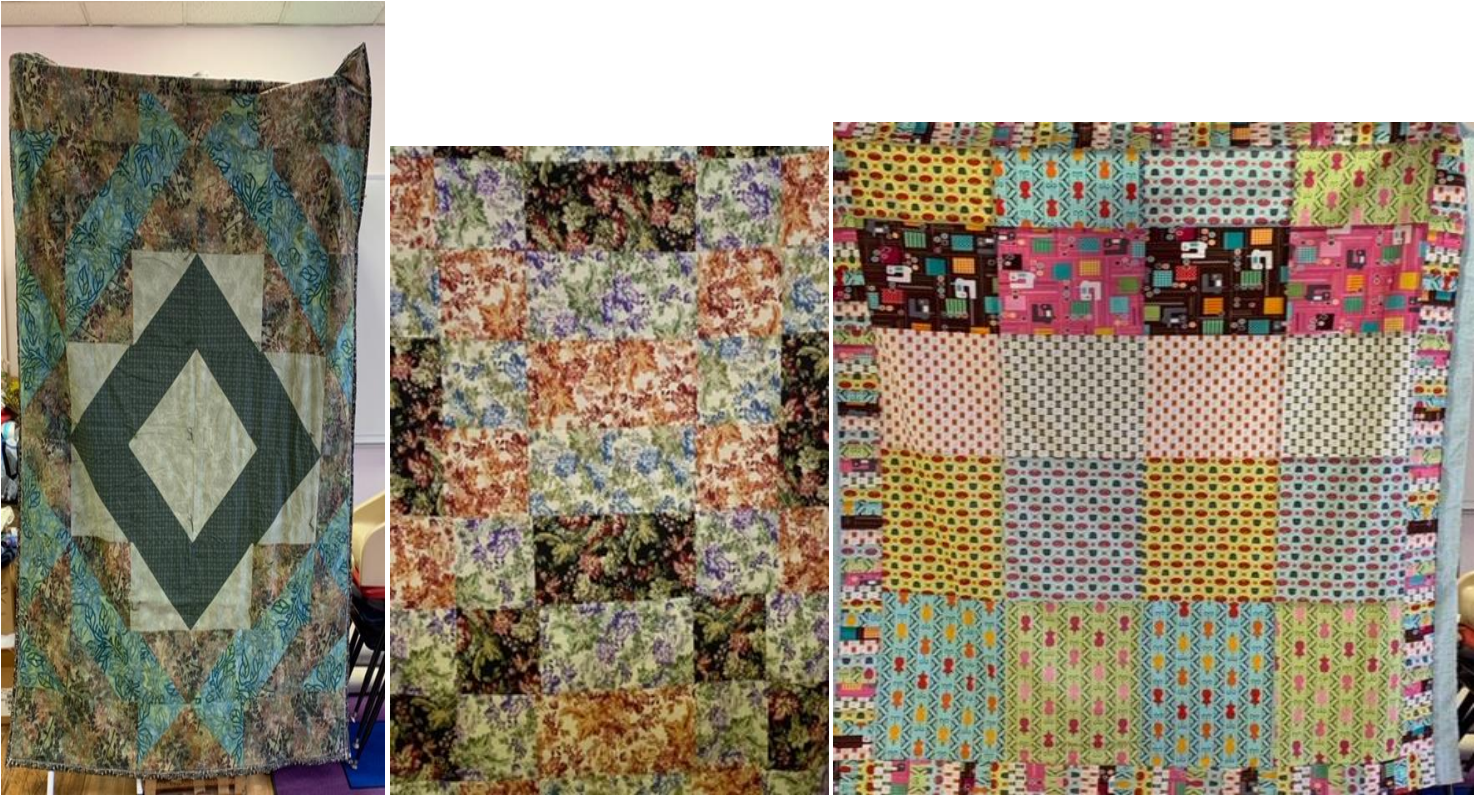

## Lutheran World Relief Mission Quilts connect hands and hearts around the world.

Recipients around the world use their LWR Quilts to shield against the cold and rain, and for warm bedding. But their versatility also makes Quilts useful as simple tents, floor coverings, or a wrap to hold a baby on a mother's back. Remember winter is coming & the LWR warehoused quilts were blown up when the Port of Beirut was bombed on August 4, they need to be replaced.

The three quilts pictured above were just completed by the talented Trinity Pasadena quilters using the Prayers and Squares quilting fabrics, making a total of 10 quilts to date and just in time too...